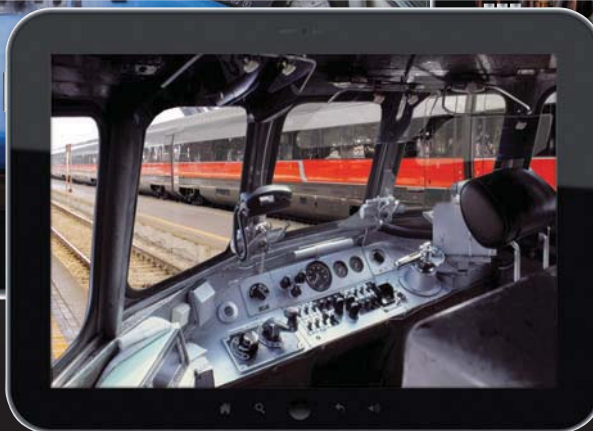

## Digital System

- ▶ Z21-Digital central base station: Model railway control into a new generation
- ▶ Z21-Driver's cab: be an engine driver for once in your life
- ▶ Z21-Mobile-App: All your locos on your Smartphone

### Model railway control into a new generation.

Start off into the future of model railway control with Fleischmann and Roco: With the Z21-Digital central base station, you can control your layout easily from your Smartphone or Tablet-PC – with the maximum enjoyment and just like the real thing.

The multi-protocol central base station of the latest generation is the ideal control system for locomotives with dcc- or Motorola-Decoders, and the perfect control for your digital components.

Using WLAN, the central base station links your layout and your digital locos to your Smartphone or Tablet-PC, with its installed control-Apps, whether with one of our digital driver's cabs or the Z21-Mobile-App.

## Z21 Driver's cabs

**Be an engine driver for once in your life.**

Climb aboard – and run your locos in an exact replica driver's cab. The greatest enjoyment is guaranteed!

Using our model-specific driver's cab apps, you actually use the prototypically arranged controls: slide your finger over the virtual acceleration lever forwards, and the loco will gradually start up. Touch the signal horn, and hear the