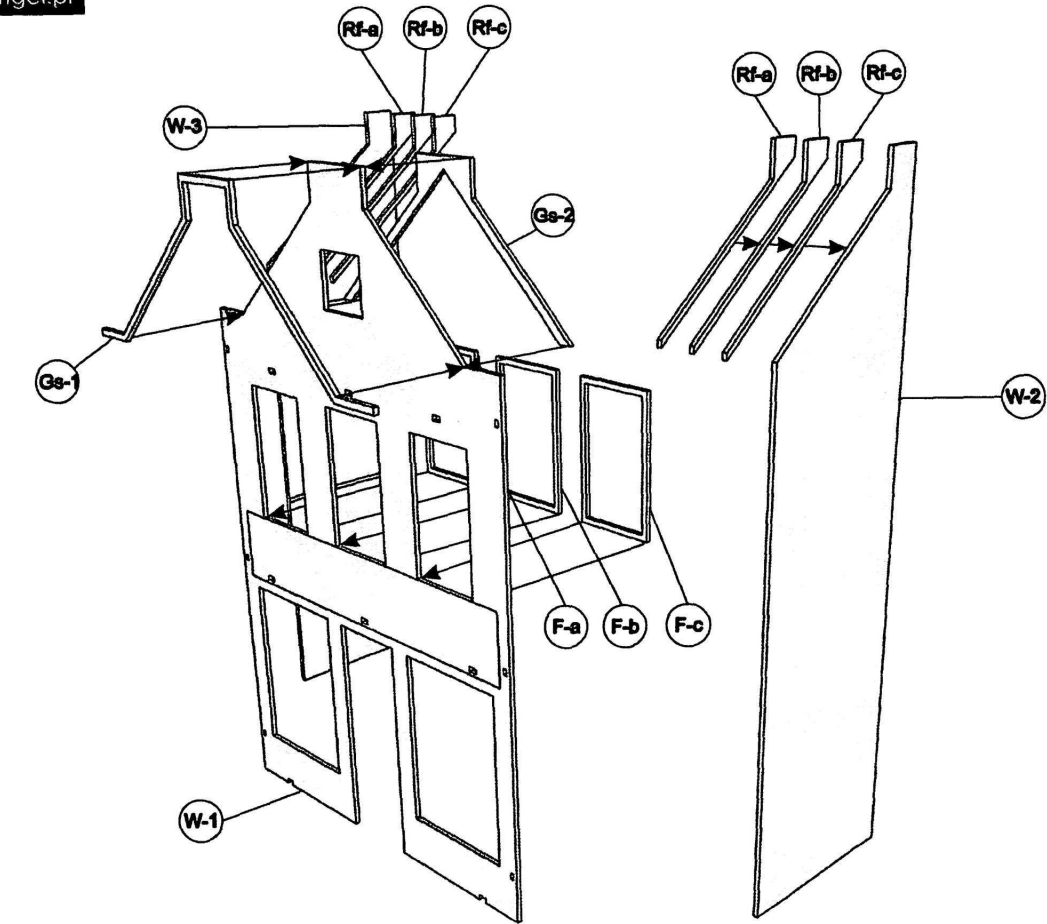

STANGEL Team.

Wohnhaus Gebäude Bausatz

BS 0/051/05/K

135 x 75 x 230 mm

Schieferdach

Fensterscheiben

SUGGESTED COLORS: HUMBROL

window frame	- MATT WHITE	34
tile	- MATT FLESH	61
elevation	- MATT CREAM	103
ELEMENTS OF CONCRETE	- MATT LIGHT CREAM	147
METAL PARTS	- CHROME SILVER	191
EXHIBITION window	- GLOSSY SEA BLUE	181