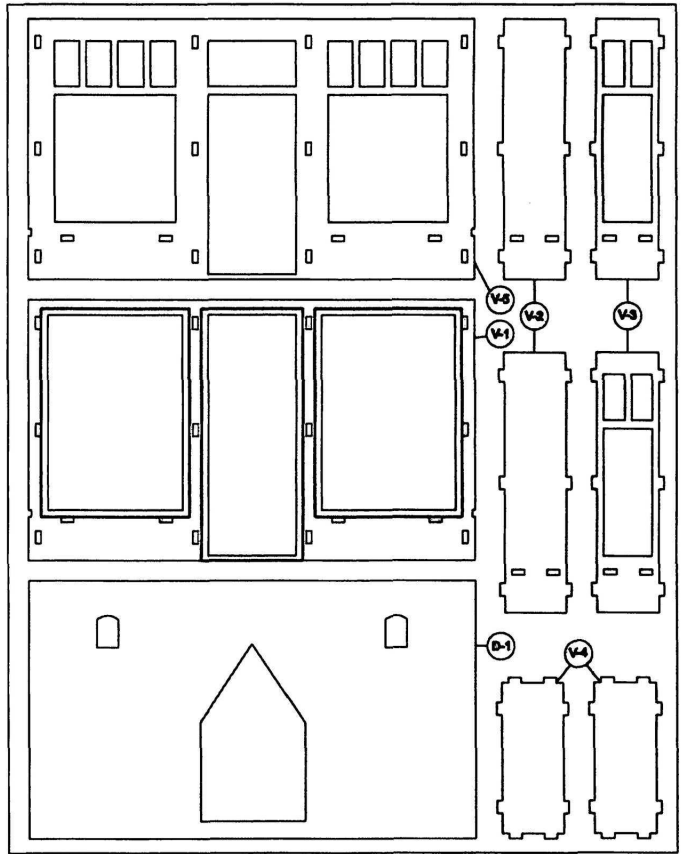

STANGEL Team.

Wohnhaus Gebäude Bausatz

BS 0/051/05/K

135 x 75 x 230 mm

Schieferdach

Fensterscheiben

SUGGESTED COLORS: HUMBROL

window frame	- MATT WHITE	34
tile	- MATT FLESH	61
elevation	- MATT CREAM	103
ELEMENTS OF CONCRETE	- MATT LIGHT CREAM	147
METAL PARTS	- CHROME SILVER	191
EXHIBITION window	- GLOSSY SEA BLUE	181