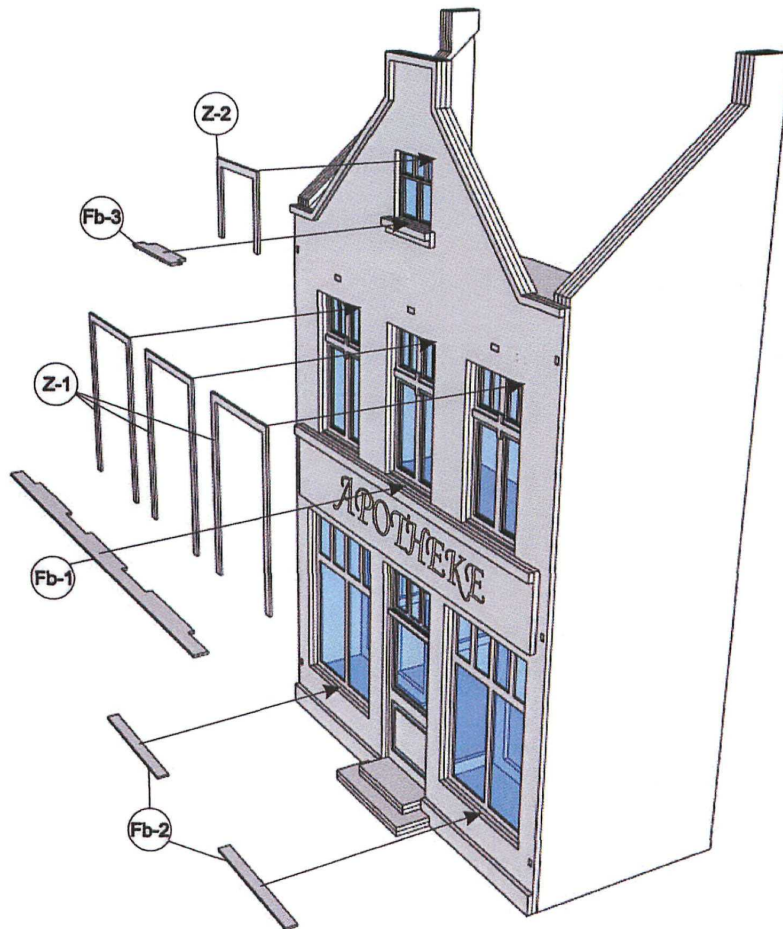

STANGEL Team.

Wohnhaus Gebäude Bausatz

BS 0/051/05/K

135 x 75 x 230 mm

Schieferdach

Fensterscheiben

SUGGESTED COLORS: HUMBROL

window frame	- MATT WHITE	34
tile	- MATT FLESH	61
elevation	- MATT CREAM	103
ELEMENTS OF CONCRETE	- MATT LIGHT CREAM	147
METAL PARTS	- CHROME SILVER	191
EXHIBITION window	- GLOSSY SEA BLUE	181