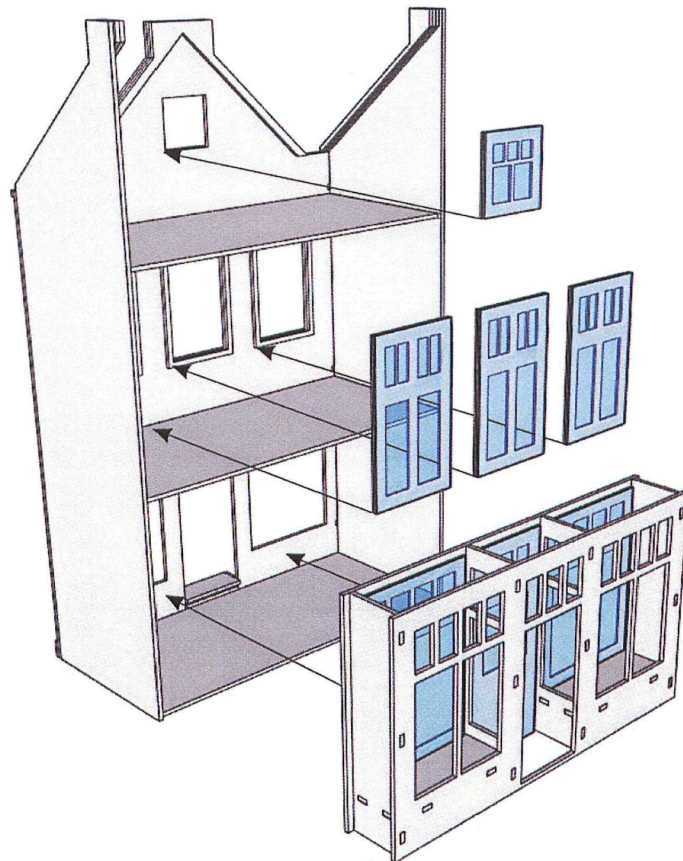

STANGEL Team.

Wohnhaus Gebäude Bausatz

BS 0/051/05/K

135 x 75 x 230 mm

Schieferdach

Fensterscheiben

SUGGESTED COLORS: HUMBROL

window frame	- MATT WHITE	34
tile	- MATT FLESH	61
elevation	- MATT CREAM	103
ELEMENTS OF CONCRETE	- MATT LIGHT CREAM	147
METAL PARTS	- CHROME SILVER	191
EXHIBITION window	- GLOSSY SEA BLUE	181