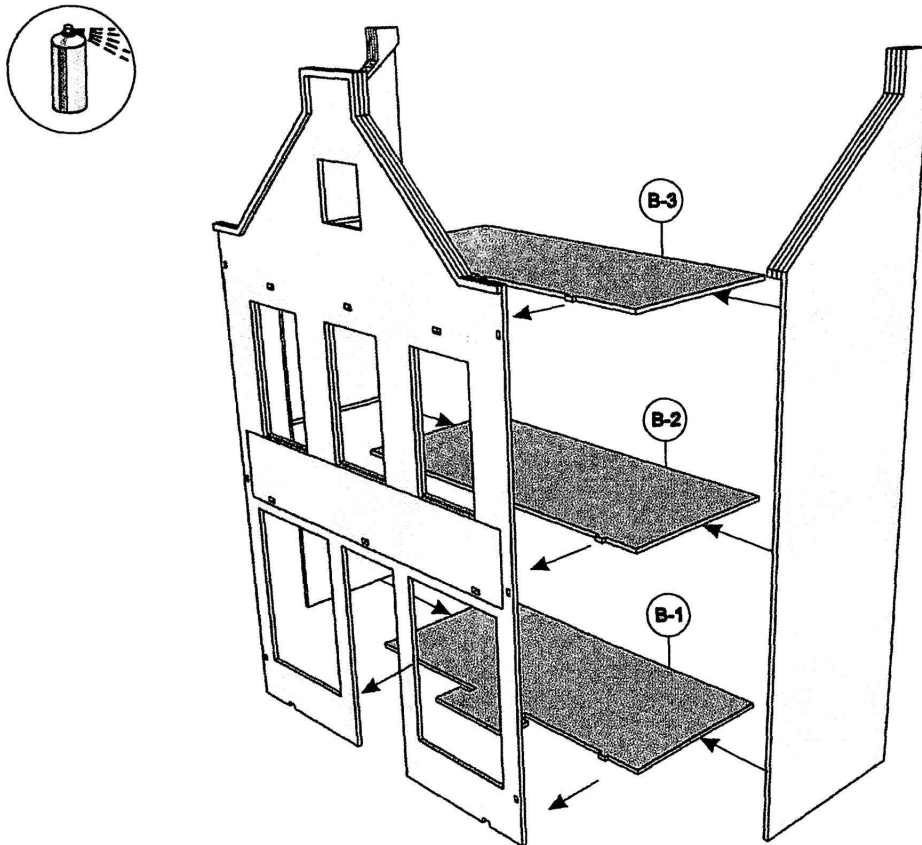

STANGEL Team.

Wohnhaus Gebäude Bausatz

BS 0/051/05/K

135 x 75 x 230 mm

Schieferdach

Fensterscheiben

SUGGESTED COLORS: HUMBROL

window frame	- MATT WHITE	34
tile	- MATT FLESH	61
elevation	- MATT CREAM	103
ELEMENTS OF CONCRETE	- MATT LIGHT CREAM	147
METAL PARTS	- CHROME SILVER	191
EXHIBITION window	- GLOSSY SEA BLUE	181