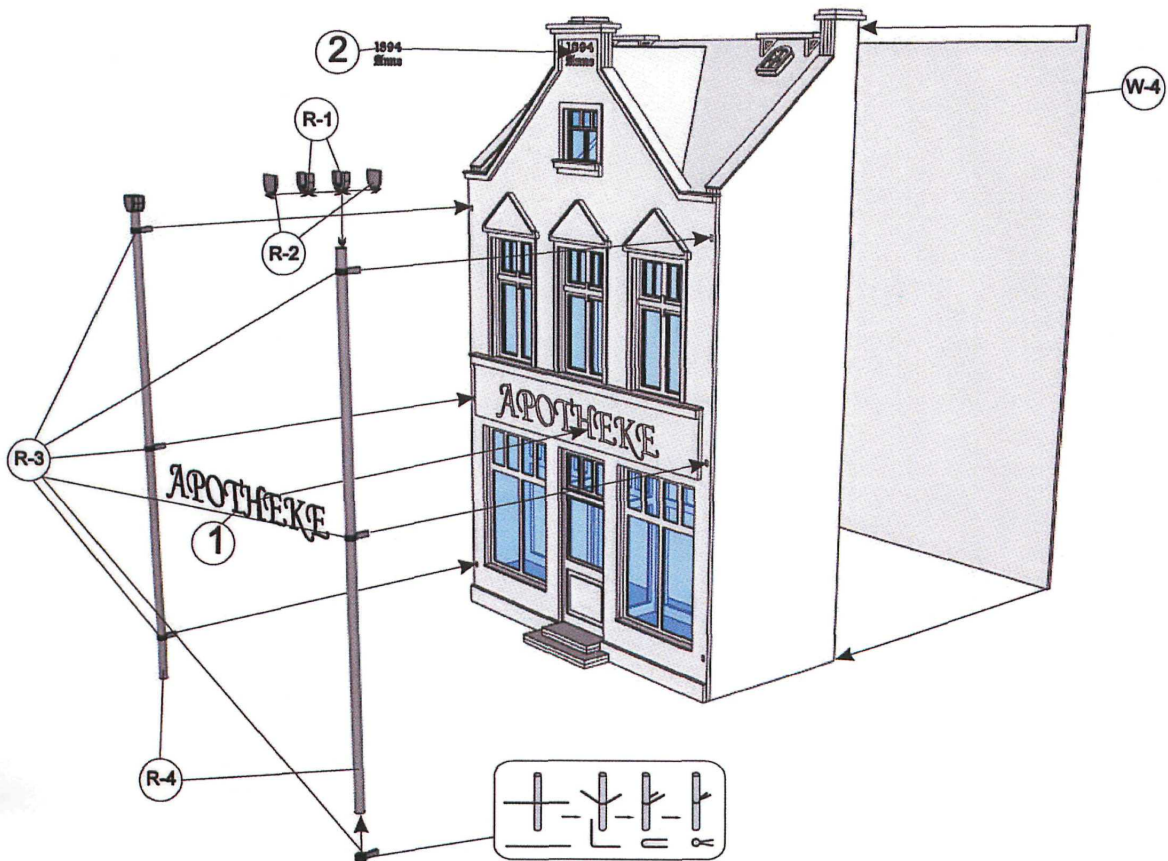

STANGEL Team.

Wohnhaus Gebäude Bausatz

BS 0/051/05/K

135 x 75 x 230 mm

Schieferdach

Fensterscheiben

SUGGESTED COLORS: HUMBROL

window frame	- MATT WHITE	34
tile	- MATT FLESH	61
elevation	- MATT CREAM	103
ELEMENTS OF CONCRETE	- MATT LIGHT CREAM	147
METAL PARTS	- CHROME SILVER	191
EXHIBITION window	- GLOSSY SEA BLUE	181