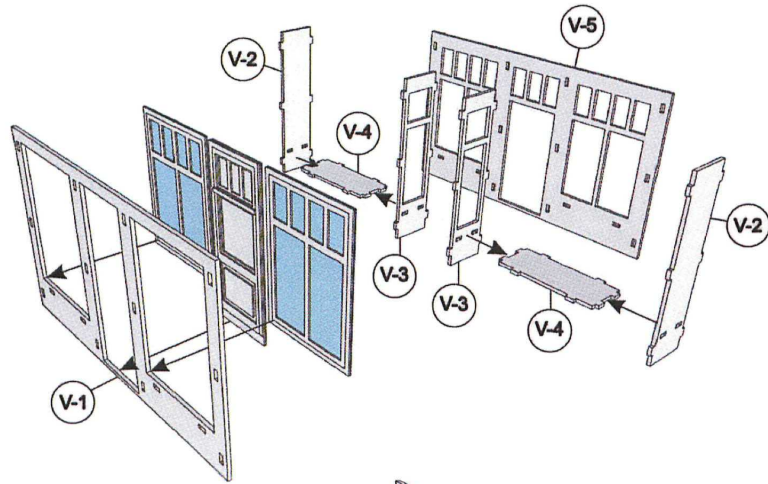

STANGEL Team.

Wohnhaus Gebäude Bausatz

BS 0/051/05/K

135 x 75 x 230 mm

Schieferdach

Fensterscheiben

SUGGESTED COLORS: HUMBROL

window frame	- MATT WHITE	34
tile	- MATT FLESH	61
elevation	- MATT CREAM	103
ELEMENTS OF CONCRETE	- MATT LIGHT CREAM	147
METAL PARTS	- CHROME SILVER	191
EXHIBITION window	- GLOSSY SEA BLUE	181