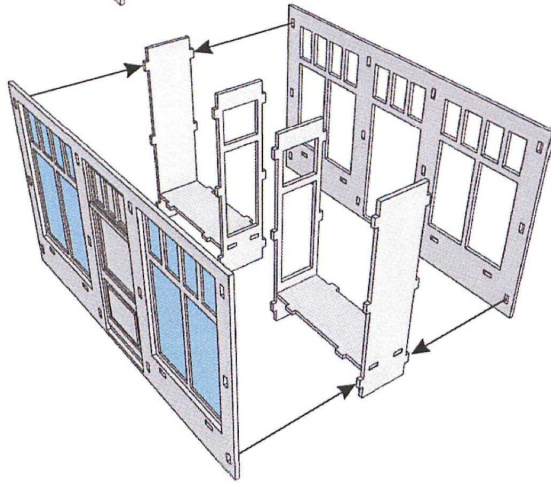

STANGEL Team.

Wohnhaus Gebäude Bausatz

BS 0/051/05/K

135 x 75 x 230 mm

Schieferdach

Fensterscheiben

SUGGESTED COLORS: HUMBROL

window frame	- MATT WHITE	34
tile	- MATT FLESH	61
elevation	- MATT CREAM	103
ELEMENTS OF CONCRETE	- MATT LIGHT CREAM	147
METAL PARTS	- CHROME SILVER	191
EXHIBITION window	- GLOSSY SEA BLUE	181