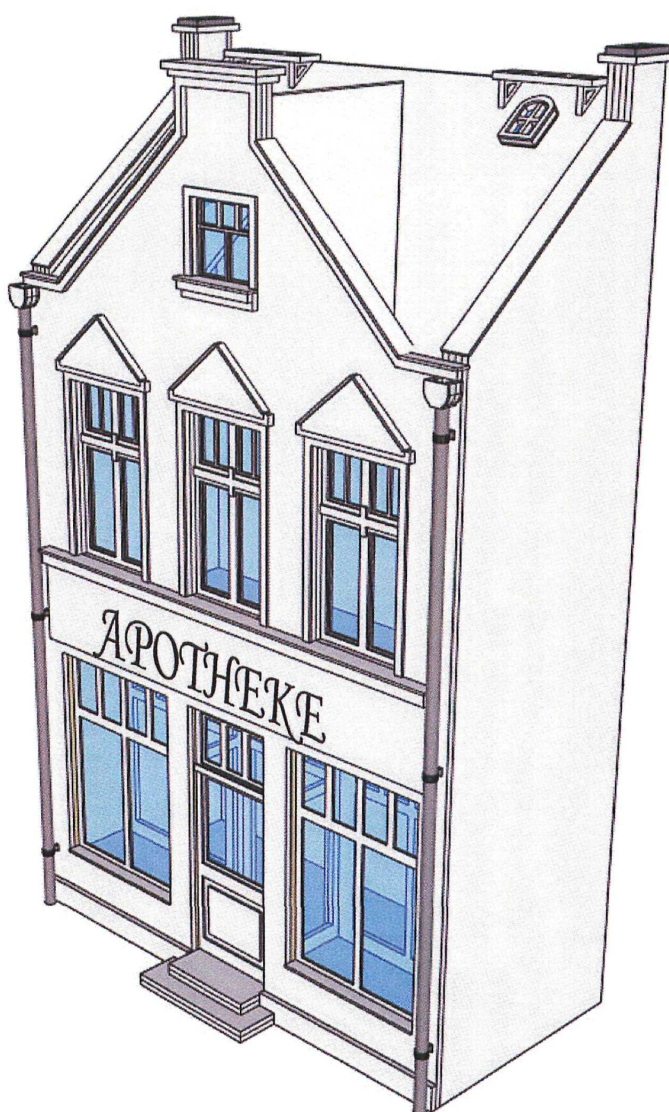

Wohnhaus Gebäude Bausatz

BS 0/051/05/K

---

135 x 75 x 230 mm