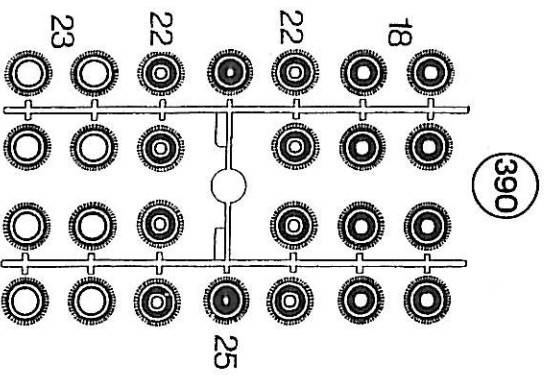

13580 B

864

1118

1119

1120

1121

1300

1464