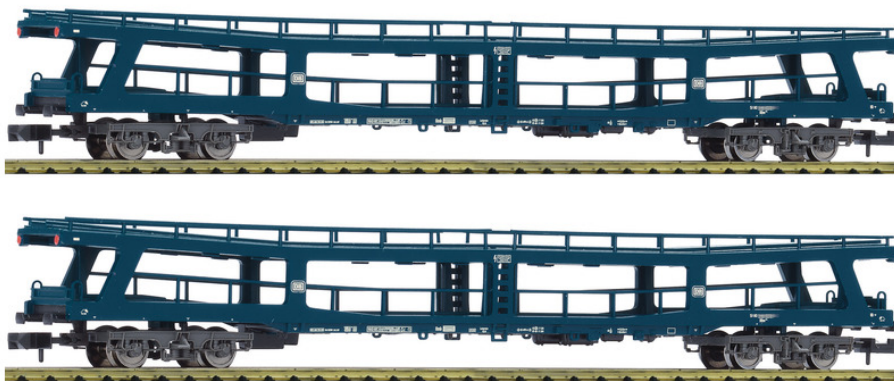

2 piece set: Car carriers for passenger train

6260066 | **DB**

railway company: DB

99,90€

Photomontage

Set of two car carriers for passenger trains, type DDm, of the Deutsche Bundesbahn.

General data

Coupling	NEM shaft 355 with close coupling mechanism
EAN	9005033387631
Scale	N
Epoch	IV
Railway Company	DB

Electrical

Control	DC Analog
---------	-----------

Measurements

Length over buffer	330 mm
--------------------	--------