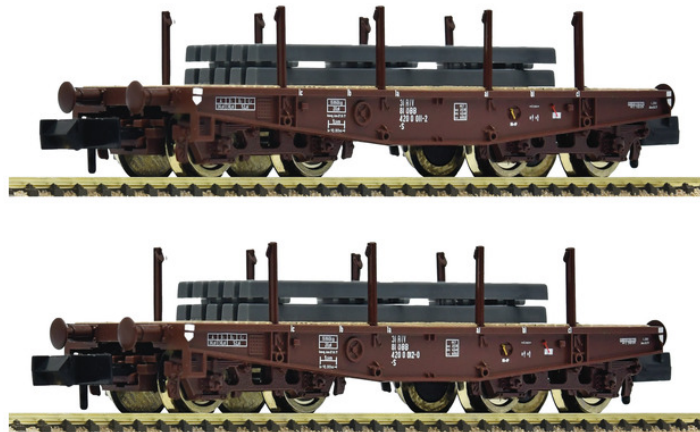

## 2 piece set: Heavy-duty flat wagon, ÖBB

6660135 | **ÖBB**

railway company: ÖBB

**59,90€**

Set of two heavy-duty flat wagons, type S, of the Austrian Federal Railways.

- Loaded with blooms
- Each wagon has a different running number

## General data

Coupling	NEM shaft 355 without close coupling mechanism
EAN	9005033384937
Scale	N
Epoch	IV
Railway Company	ÖBB

## Measurements

Length over buffer	136 mm
--------------------	--------