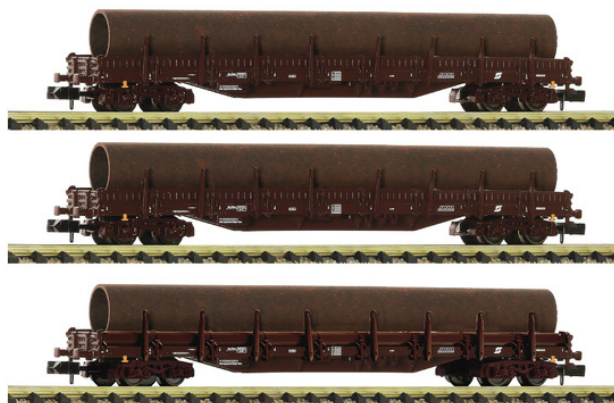

## 3 piece set (1): Steel train, ÖBB

6660142 | **ÖBB**

railway company: ÖBB

**149,90€**

Photomontage

Wagon set with three 4-axle stanchion wagons, type Res, of the Austrian Federal Railways.

- Tube loading elaborately done by hand aged.
- One wagon with smooth side walls and cast bogies, type Y 25
- With movable stanchions
- Removable drop-sides

## General data

Coupling	NEM shaft 355 with close coupling mechanism
EAN	9005033387419
Scale	N
Epoch	IV
Railway Company	ÖBB