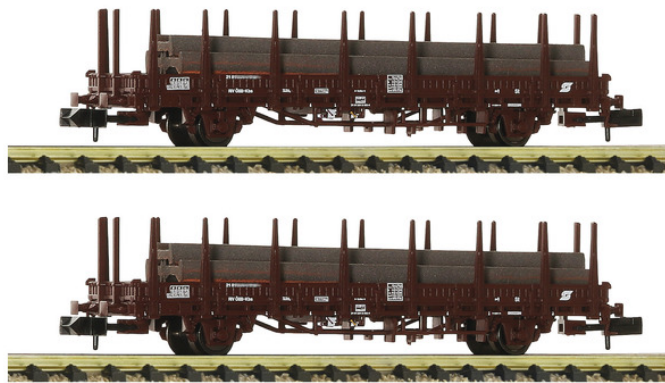

## 2 piece set (2): Steel train, ÖBB

6660143 | **ÖBB**

railway company: ÖBB

**99,90€**

Photomontage

Wagon set with two 2-axle removable stanchion wagons, type Kbs, of the Austrian Federal Railways.

- Steel beam loading, elaborately aged by hand

## General data

Coupling	NEM shaft 355 with close coupling mechanism
EAN	9005033387426
Scale	N
Epoch	IV
Railway Company	ÖBB

## Measurements

Length over buffer	172 mm
--------------------	--------