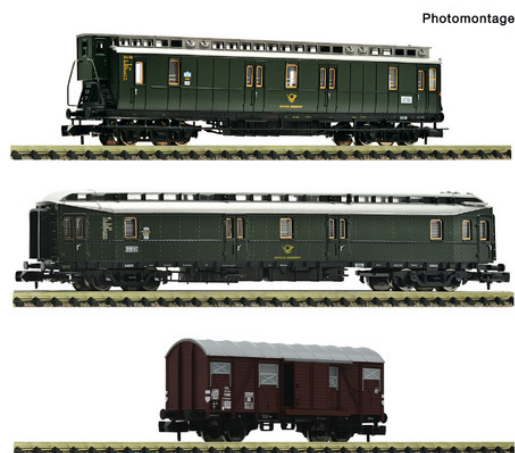

3 piece set: Postal train, DB

6660168 | **DB**

railway company: DB

99,90€

Wagon set with three postal wagons of the Deutsche Bundesbahn.

The set contains a postal wagon, type Post4ü-b/20, a postal wagon, type Post 4-b/17, and a covered goods wagon, type Gmhs.

- Covered goods wagon with movable sliding doors

General data

Coupling	NEM shaft 355 with close coupling mechanism, NEM shaft 355 without close coupling mechanism
EAN	9005033390310
Scale	N
Epoch	III
Railway Company	DB