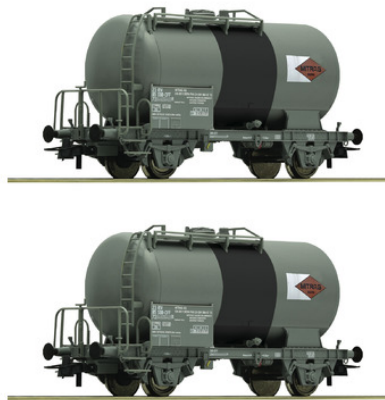

2 piece set: Tank wagons, SBB

6600196 | **EINTELLER**

railway company: EINTELLER

79,90€

Photomontage

Wagon set with two 2-axle tank wagons "MITRAG" operated by the Swiss Federal Railways.

General data

Coupling	NEM shaft 362 with close coupling mechanism
AC Wheel set Article number	40196
Article number	6600196
EAN	9005033073435
Scale	H0
Epoch	V
Railway Company	EINSTELLER

Electrical

Control	DC Analog
---------	-----------

Measurements

Length over buffer	204 mm
--------------------	--------