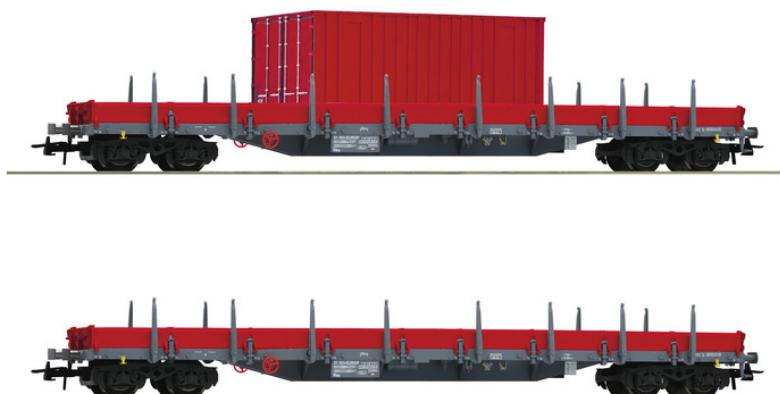

## 2 piece set: Stake wagons, DB AG

6600201 | **DB-AG**

railway company: DB-AG

**109,90€**

Photomontage

Wagon set with two 4-axle stake wagons, type Res, of the Deutsche Bahn.

- Suitable for the digital railway slewing crane, items 7310070, 7320070
- One wagon with a container load
- With movable pivoting stanchions
- Removable drop sides

## General data

Coupling	NEM shaft 362 with close coupling mechanism
AC Wheel set Article number	40183
Article number	6600201
EAN	9005033075071
Scale	H0
Epoch	VI
Railway Company	DB-AG