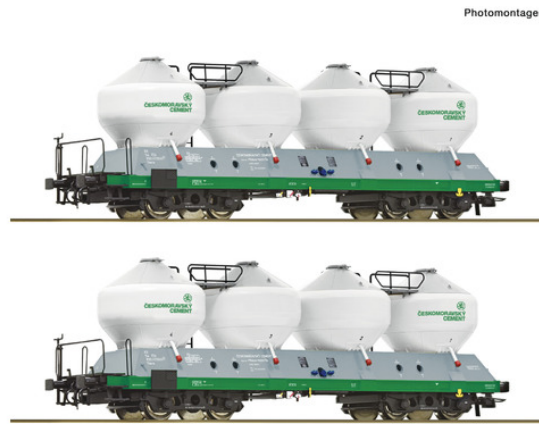

2 piece set: Silo wagons, CD

6600237 | **EINTELLER**

railway company: EINTELLER

154,90€

Wagon set with two silo wagons, type Uacs, of Ceskomoravsky Cement, operated by the Czech State Railways.

- With many applied plug-in parts, some in perforated design
- Free-standing grab rails, railings, ladders and tubes
- Perforated walkways
- Models fully equipped
- Suitable for block trains

General data

Coupling	NEM shaft 362 with close coupling mechanism
AC Wheel set Article number	40196
Article number	6600237
EAN	9005033387075
Scale	H0
Epoch	VI
Railway Company	EINSTELLER

Electrical

Control	DC Analog
---------	-----------