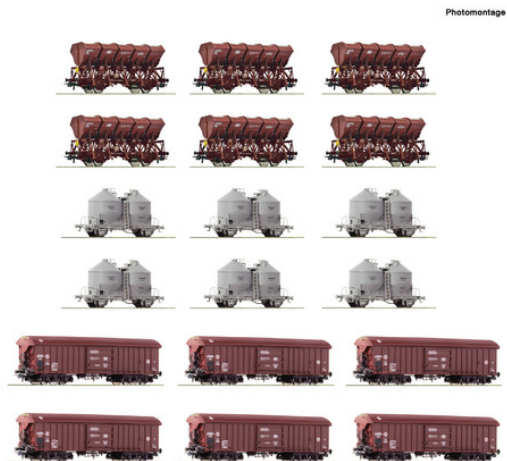

18 piece display: Marshalling yard/bulk goods, DB

6600330 | **DB**

railway company: DB

689,90€

18 piece display: Marshalling yard/bulk goods of the Deutsche Bundesbahn.

The set contains six tipper wagons, type F-z 120, six 2-axle silo wagons, type Ucs 909, and six alumina wagons, type Taems.

- Tipper wagons with touch-up spots
- Single wagons available from your specialist retailer

General data

Article number	6600330
EAN	9005033392543
Scale	H0
Epoch	IV
Railway Company	DB

Electrical

Control	DC Analog
---------	-----------