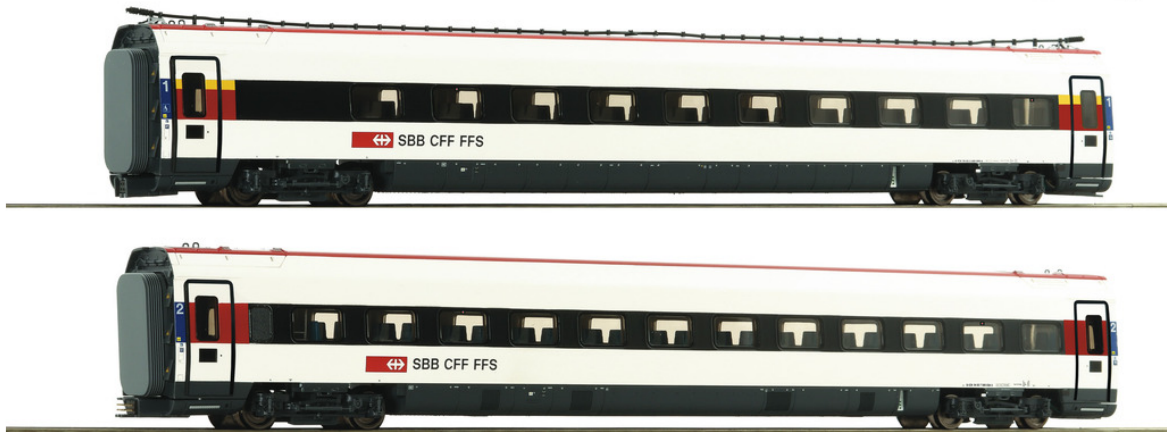

2-piece set: Supplementary coaches ICN, SBB

7710037 | **SBB**

railway company: SBB

249,90€

Photomontage

Wagon set with two supplementary coaches for tilting electric multiple unit ICN, type RABDe 500, of the Swiss Federal Railways.

- Equipped with interior lighting ex-works
- Supplementary coaches to go with 7710036 to form a prototypical seven-piece set

General data

Coupling	In-house produced coupling and close coupling mechanism
Minimum radius	419,6 mm
Article number	7710037
EAN	9005033393571
Scale	H0
Epoch	VI
Railway Company	SBB

Electrical

Control	DC Analog
---------	-----------

Measurements

Length over buffer	620 mm
--------------------	--------