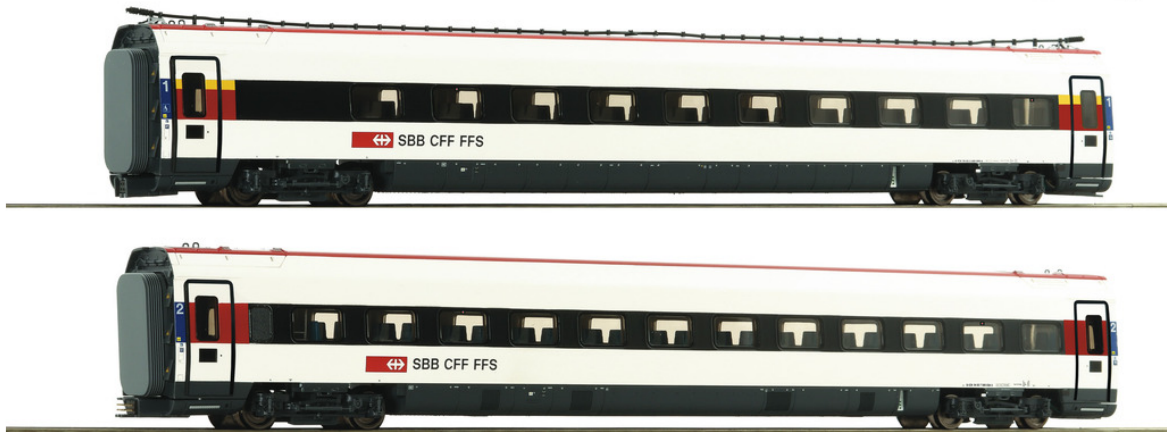

2-piece set: Supplementary coaches ICN, SBB

7720037 | SBB

railway company: SBB

249,90€

Photomontage

Wagon set with two supplementary coaches for tilting electric multiple unit ICN, type RABDe 500, of the Swiss Federal Railways.

- Equipped with interior lighting ex-works
- Supplementary coaches to go with 7720036 to form a prototypical seven-piece set

General data

Coupling	In-house produced coupling and close coupling mechanism
Minimum radius	419,6 mm
Article number	7720037
EAN	9005033393588
Scale	H0
Epoch	VI
Railway Company	SBB

Electrical

Control	AC
---------	----

Measurements

Length over buffer	620 mm
--------------------	--------